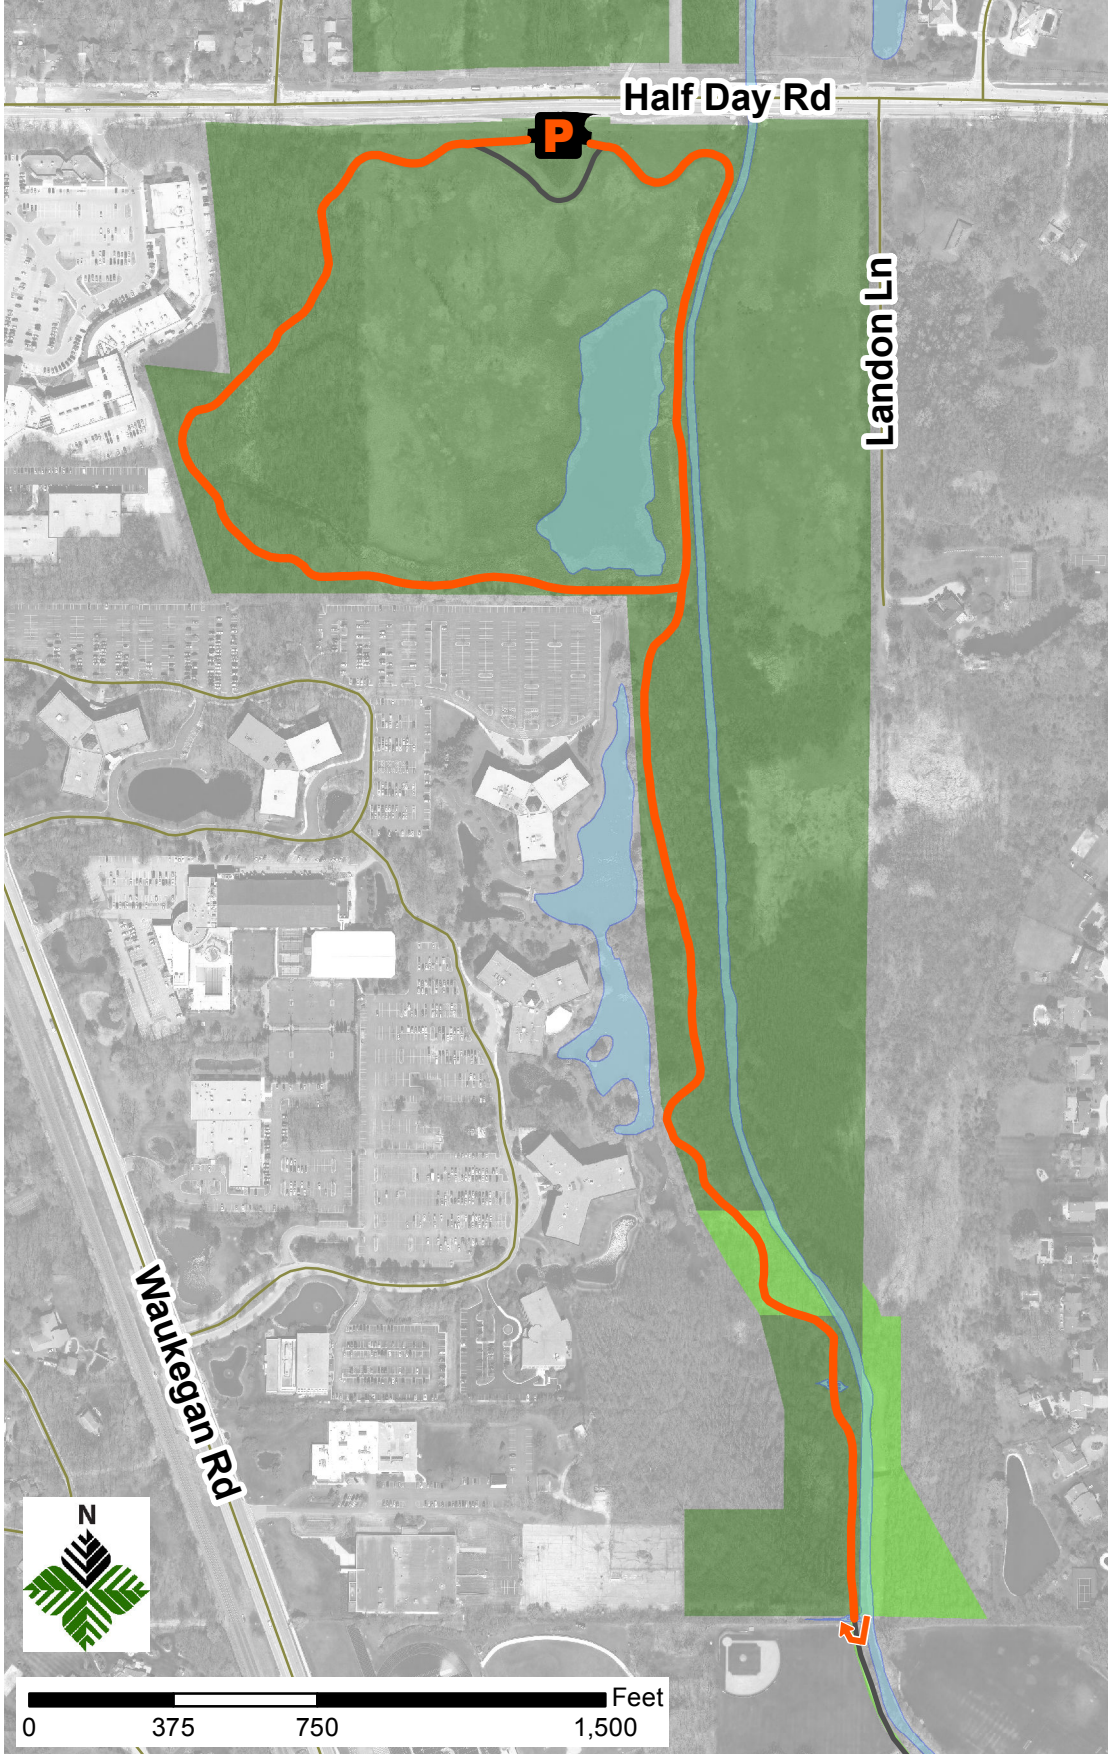

Prairie Wolf

Prairie Wolf 435 Acres

Legend

-  Forest Preserve Property
-  Forest Preserve Easements
-  2016 Hike Lake County Trail
-  Trails
-  Hike Lake County Parking

**HIKE
LAKE COUNTY**

Trail in orange

Trailhead:
Half Day Road
Distance: 2.0 Miles

11403 Half Day Road, Highland Park (GPS 42°12'27.135"N 87°51'58.769"W)
Emergency: call 911. Nonemergency public safety issue: 847-549-5200.